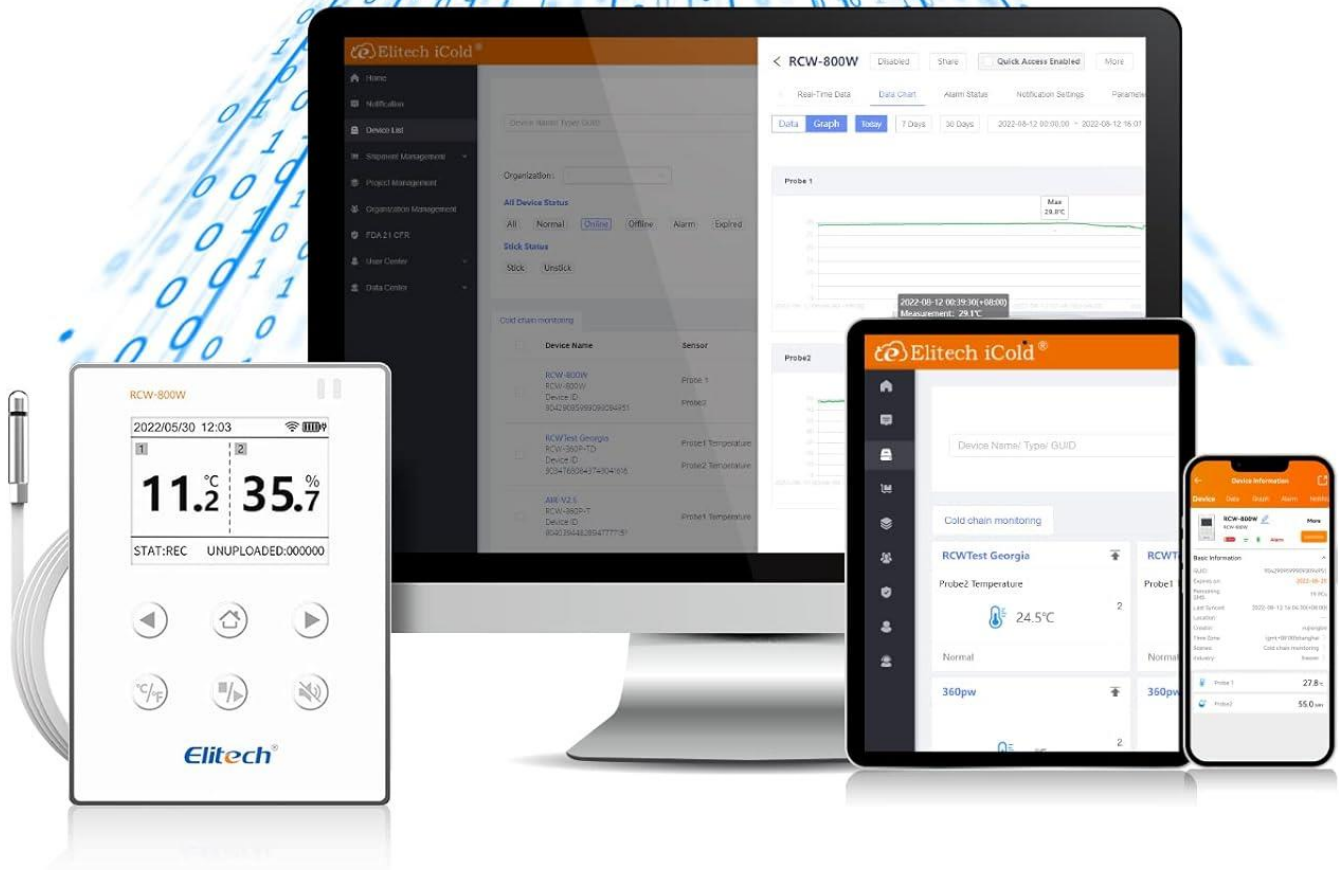

# Real Time Data Upload

Access from anywhere with  
our mobile APP and cloud platform.

- ① Home Key      ② Celsius or Fahrenheit Switch
- ③ Monitoring Start or Stop      ④ Buzzer On or Off
- ⑤ Reset button      ⑥ Power Switch
- ⑦ Temp-Humi Sensor 5M