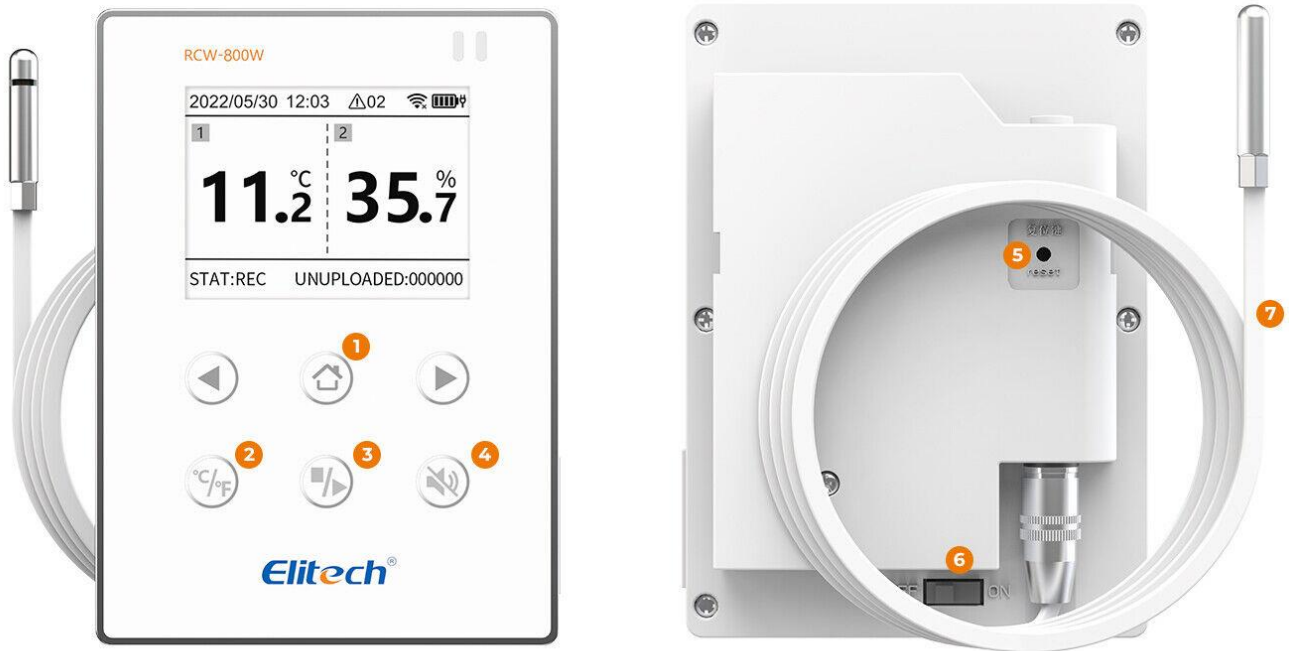

# Real Time Data Upload

Access from anywhere with  
our mobile APP and cloud platform.

- ① Home Key      ② Celsius or Fahrenheit Switch
- ③ Monitoring Start or Stop      ④ Buzzer On or Off
- ⑤ Reset button      ⑥ Power Switch
- ⑦ Temp-Humi Sensor 5M