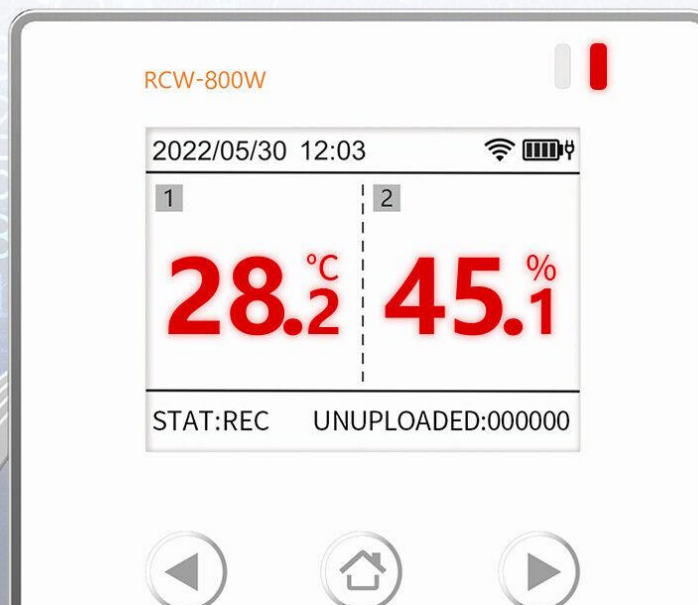

Local Alarm

Colored Value Display Alarm

Audible & Indicator Alarms

Real Time Cloud Alarm

SMS

APP

Email