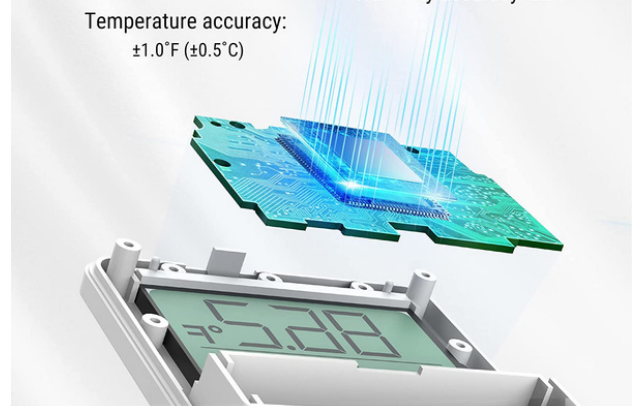

## Accurate Sensor

Temperature range:  
-4°F to 140°F (-20°C to 60°C)

Temperature accuracy:  
±1.0°F (±0.5°C)

Humidity range: 10%-99%  
Humidity accuracy: ±2%